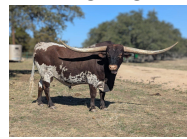

# LM Shelby Mustang

Date of Birth: 09/27/2023  
Registration 1: CI348274  
Breeder: LM Longhorns  
Owner: Kansas Girls Cattle Co

Courtesy of M.R. Longhorns

TTT: 30.0000 on 12/01/2024

CENTURY 100

LM Mustang Sally

HH SAMURAI

3S DANICA

JACK POT

BRAZOS ROSE BELLE

Zeus EOT 9E5

JMK FLASH OF BONAI

RM Checkered Flag

3S TOUCHDOWN TARI